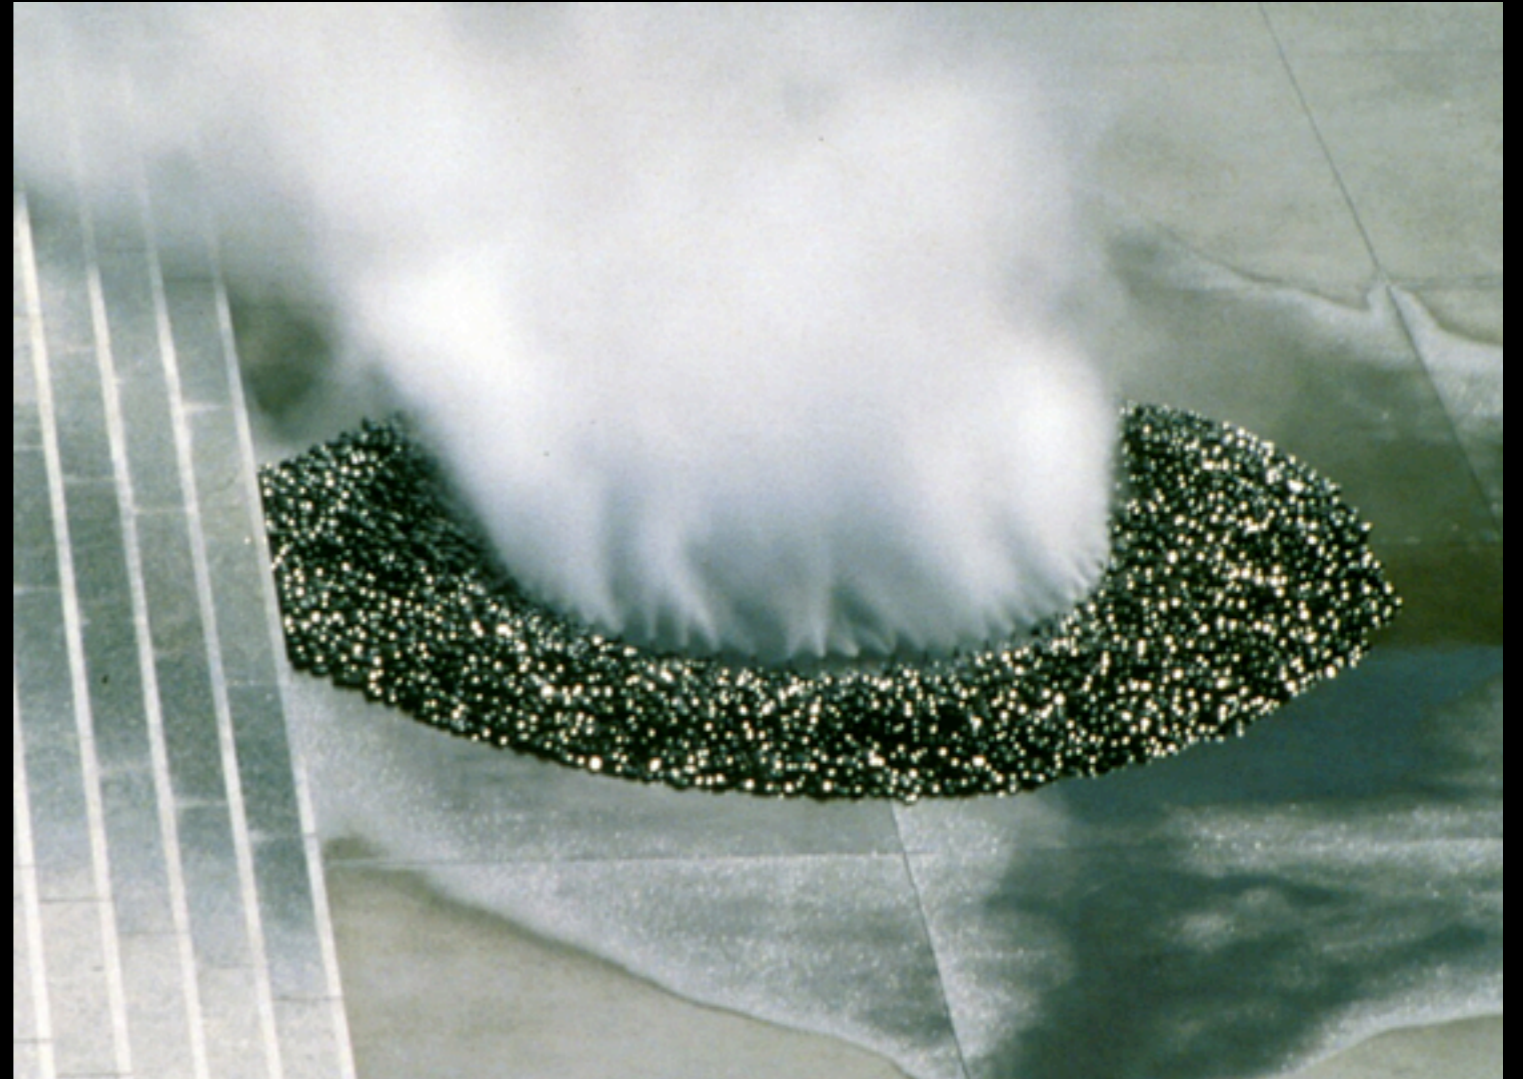

PUBLIC ART

BREATHING SKY, SAN FRANCISCO, CA

NED KAHN