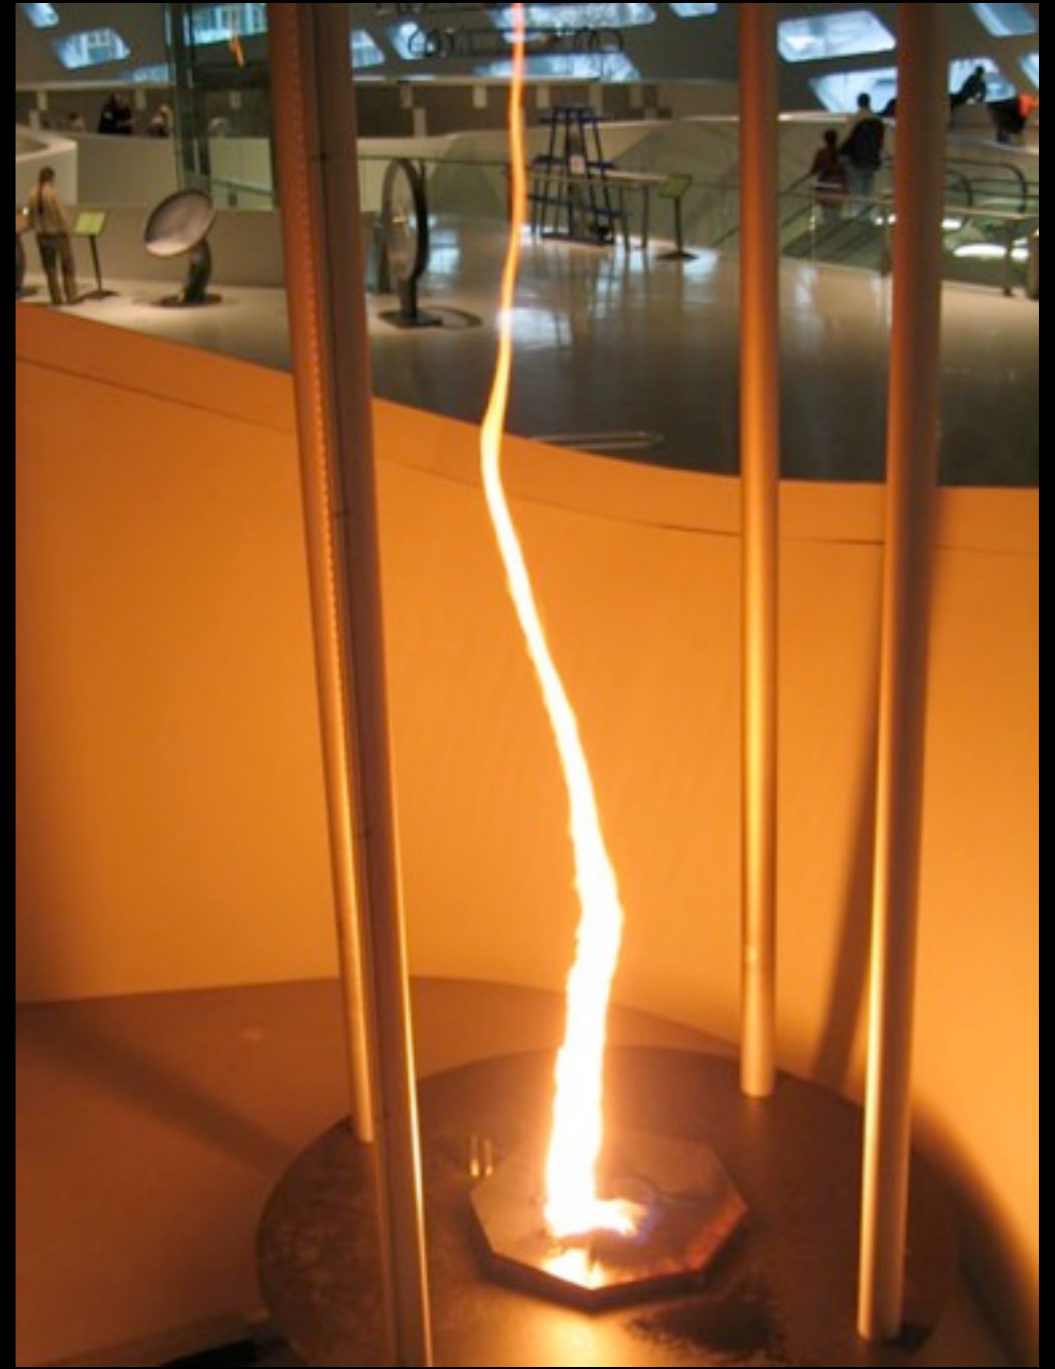

PUBLIC ART

FIRE VORTEX, WINTHERTHUR, SWITZERLAND

NED KAHN